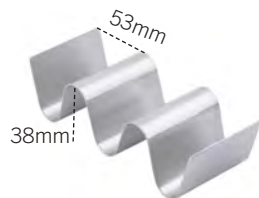

TRS23

Taco Taxi™ Server,
Holds 2-3 Tacos
Brushed Stainless Steel

14 x 5.5 x 4cm

1/48

£4.67