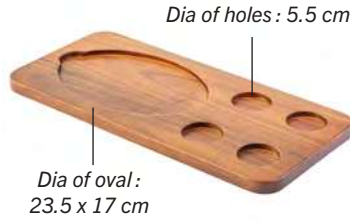

10709

Fajita Serving Board
Acacia Wood, Rectangular
Fits 10746

47 x 22.5 x 2cm

 1/12

£25.84

10710

Serving Board
Acacia Wood, Oval
Fits 10746

43.5 x 31 x 2cm