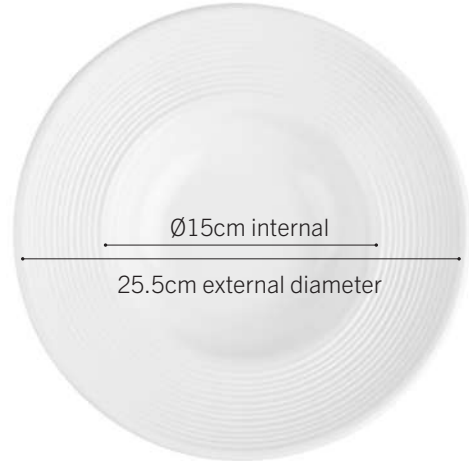

PULITO COLLECTION™

SERVEWARE

Attention: Melamine is not microwave or oven safe.

123460EU