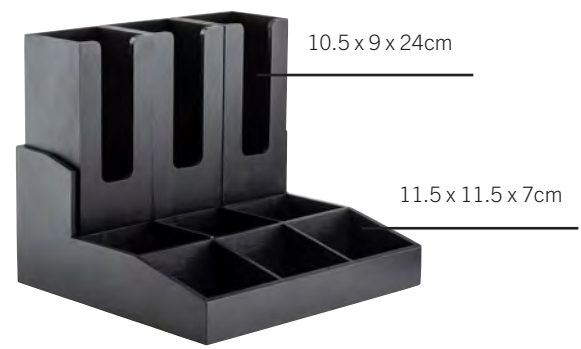

£23.54

NEW

HOT BEVERAGE | COFFEE CONDIMENT ORGANIZERS

NEW 12689

Coffee Condiment Organizer,
Natural Bamboo,
(9) Compartments,
(3) Cup/Lid Holders

38 x 35.5 x 19cm

1/2

£44.00