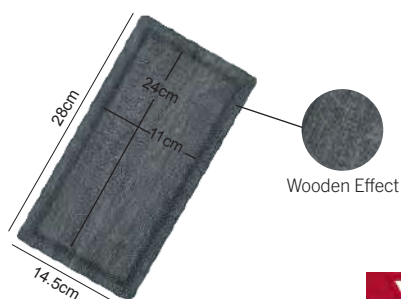

NEW

12453EU

Smokehouse Melamine Collection
Rectangular Serving Tray Gray

28 x 14.5 x 1.5cm

6/12

£11.64