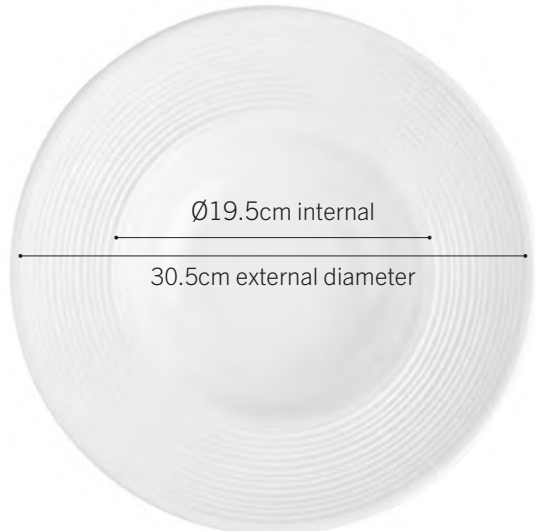

PULITO COLLECTION™

SERVEWARE

Attention: Melamine is not microwave or oven safe.

123460EU

11147EU