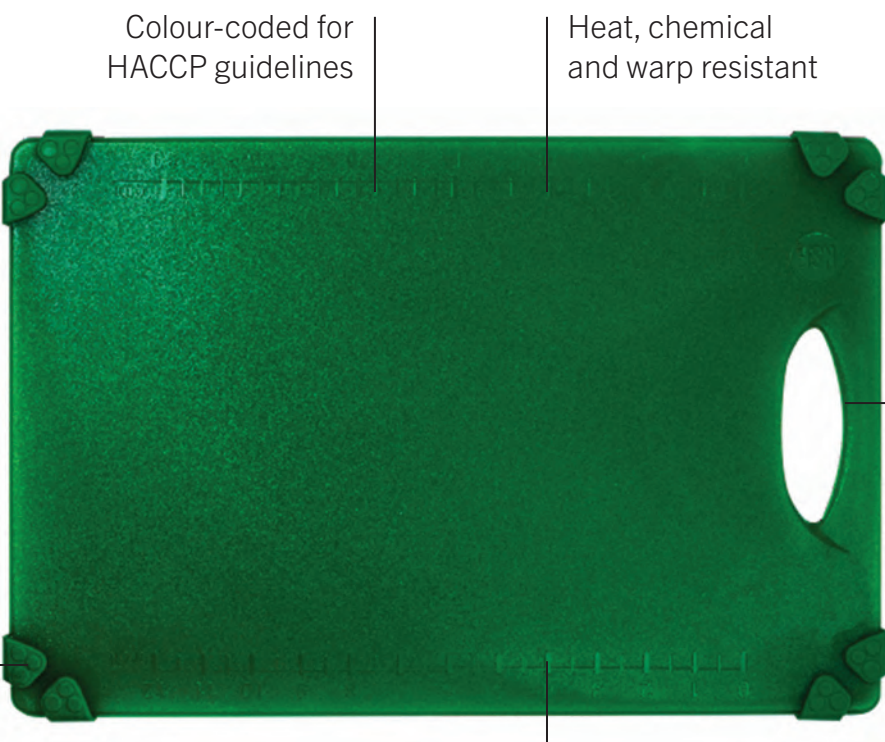

THESE
BOARDS
REALLY
MAKE
THE
CUT

Colour-coded for HACCP guidelines

Heat, chemical and warp resistant

Integrated grips prevent slippage

Integrated handle for easy carrying

Integrated measurements help portion foods (cm / inches)