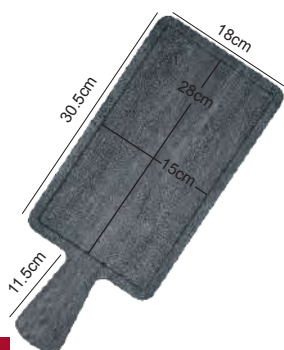

NEW

12450EU

Smokehouse Melamine Collection
Rectangular Serving Paddle Gray

30.5 x 18 cm with 11.5cm handle

6/12

£16.88