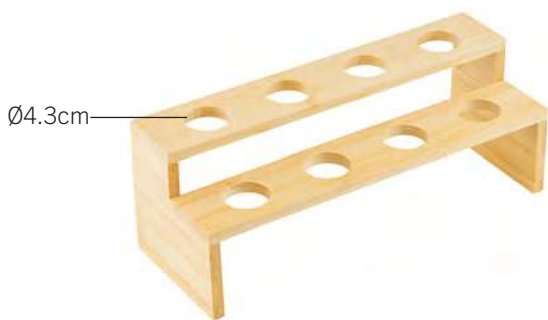

Ø4.3cm

NEW 12924

Two-Tiered Cone Holder
Natural Bamboo

33 x 22 x 12cm (8 cones)

1/12

£9.82