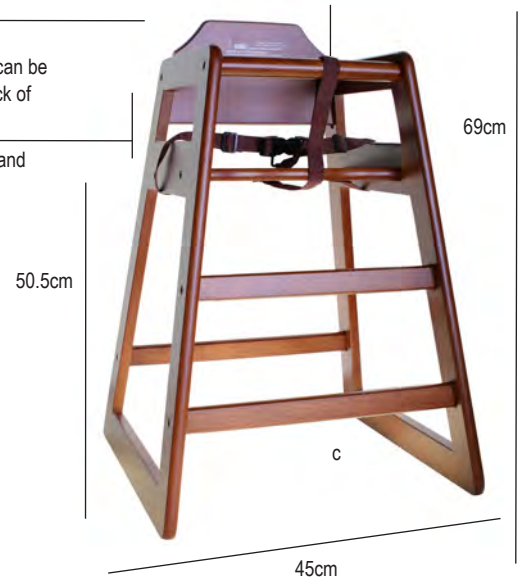

HIGH CHAIRS | HARDWOOD

- Complies with BS EN 14988:2006 Pt 1&2+A1:2012
- Durable, hardwood construction with adjustable 3-point waist strap harness
- Washable replacement straps allow for easy cleaning with a damp cloth
- Space saving, stackable design for easy storage
- Available Assembled or Unassembled
- Maximum Weight Capacity: 15kg

67EU

Replacement Strap Only
Suitable for all High Chairs

1/240

£4.45

60EU

Black Replacement Strap Only
Fits 61EU High Chairs

1/240

£4.45

BS EN 14988:2006
compliant warning labels can be
found on the front and back of
the back rest.

Small gap prevents arms and
legs from getting lodged.

Permanent passive
restraint keep children
secure in their seat.