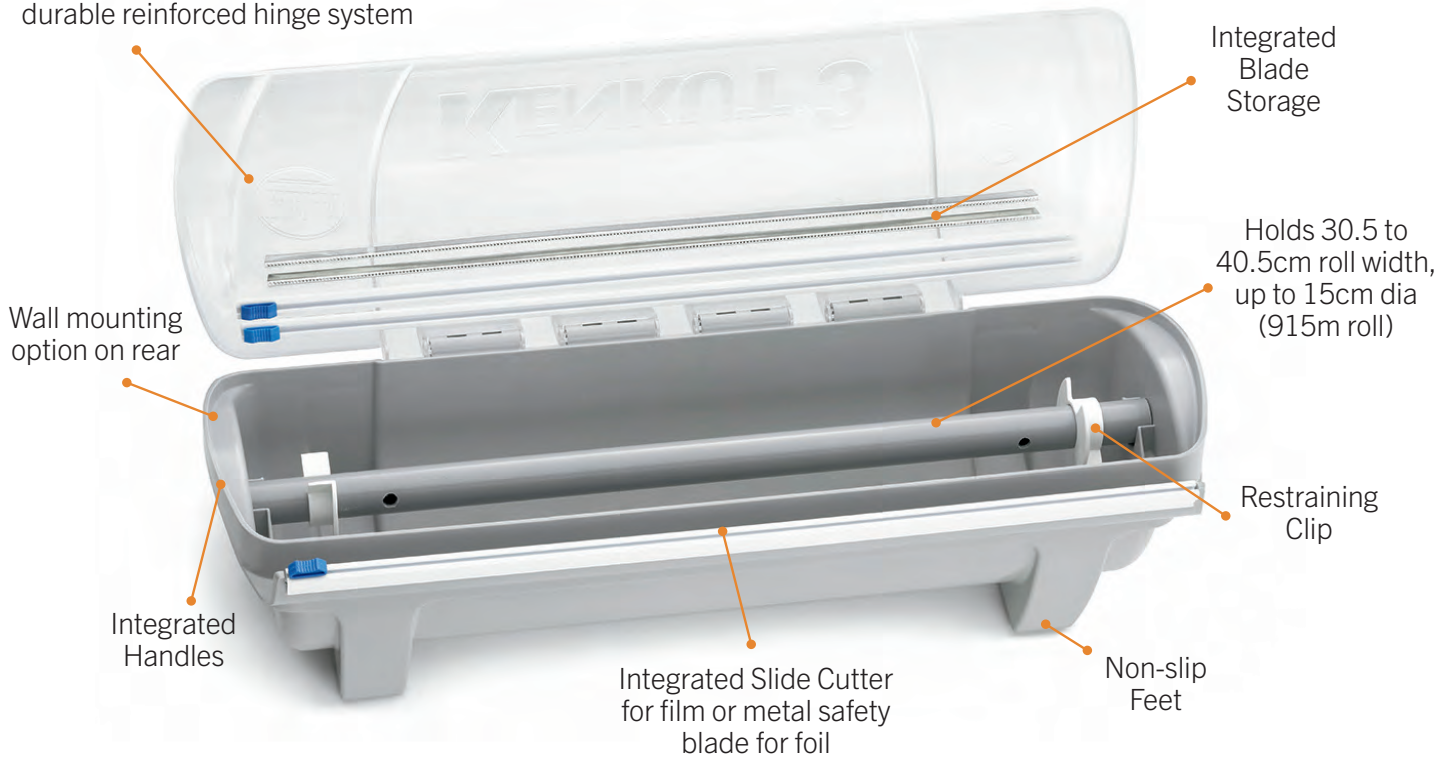

KENKUT® 3 | FILM & FOIL DISPENSER

Hygienic design, complies to HACCP and food code standards while making film and foil dispensing easy, efficient and safe.

Stay-open Lid for easy loading with durable reinforced hinge system