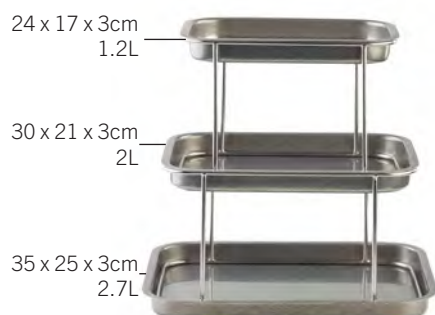

12064

Rectangular 3-Tiered Sharing Tower, Stainless Steel, Vintage Finish

Tower : 37.5 x 27.5 x 35cm

1/4

£136.00